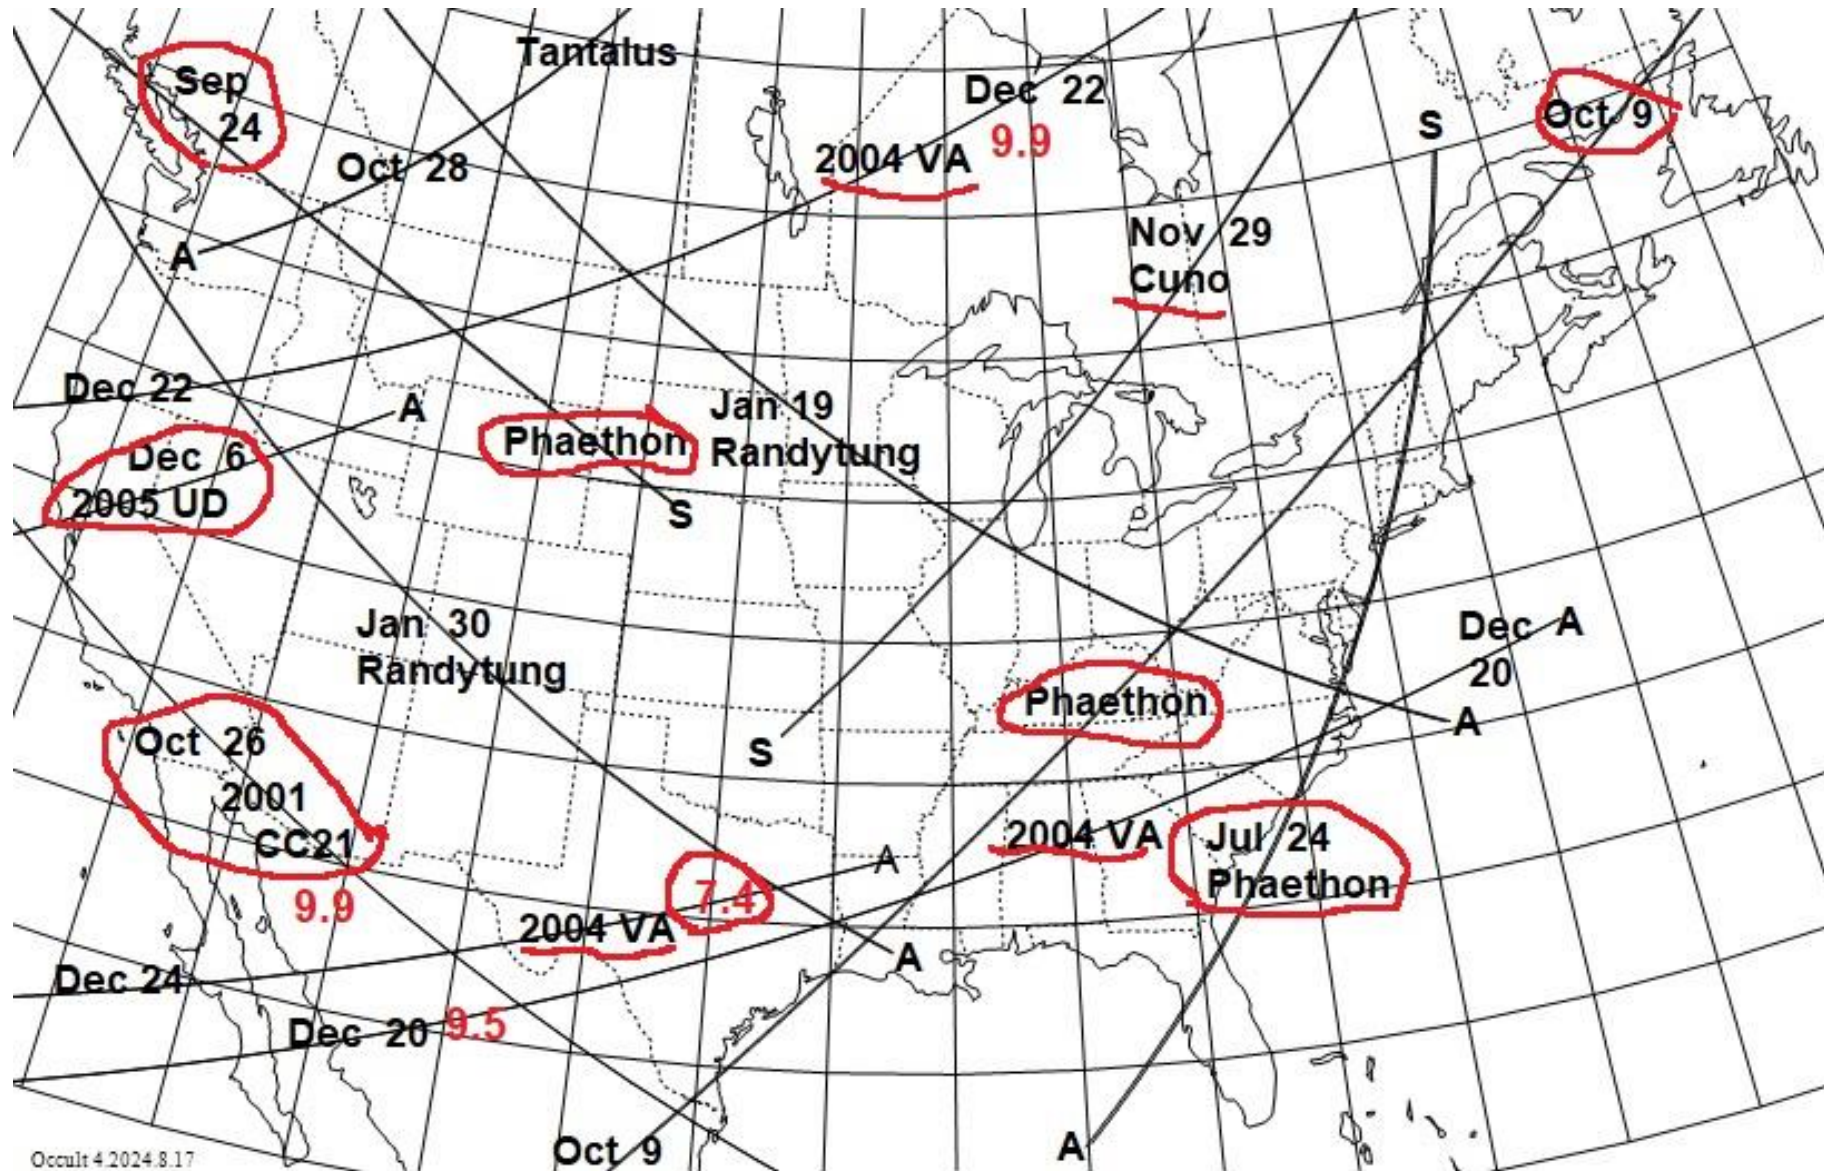

2025 NEA Occultations for the RASC Handbook