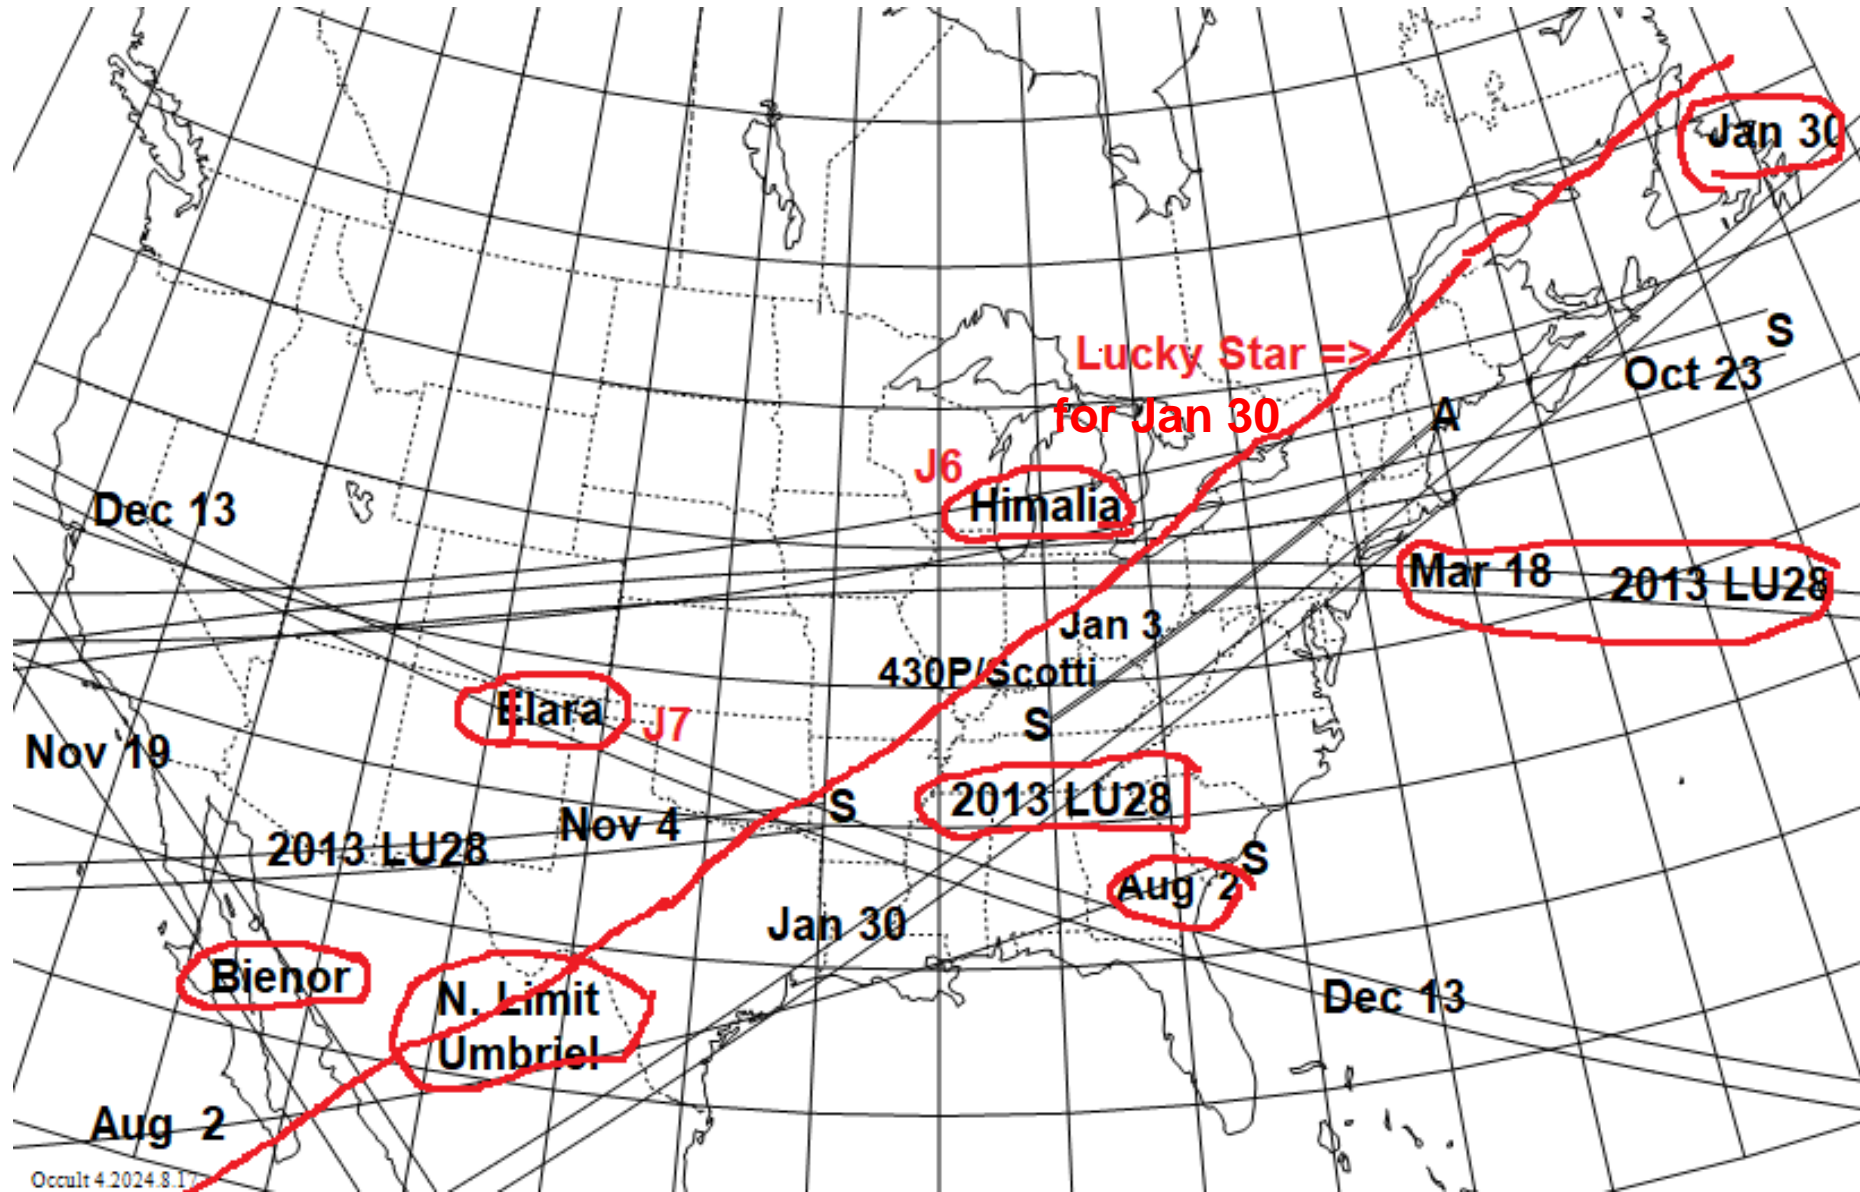

2025 Distant Occultations for the RASC Handbook