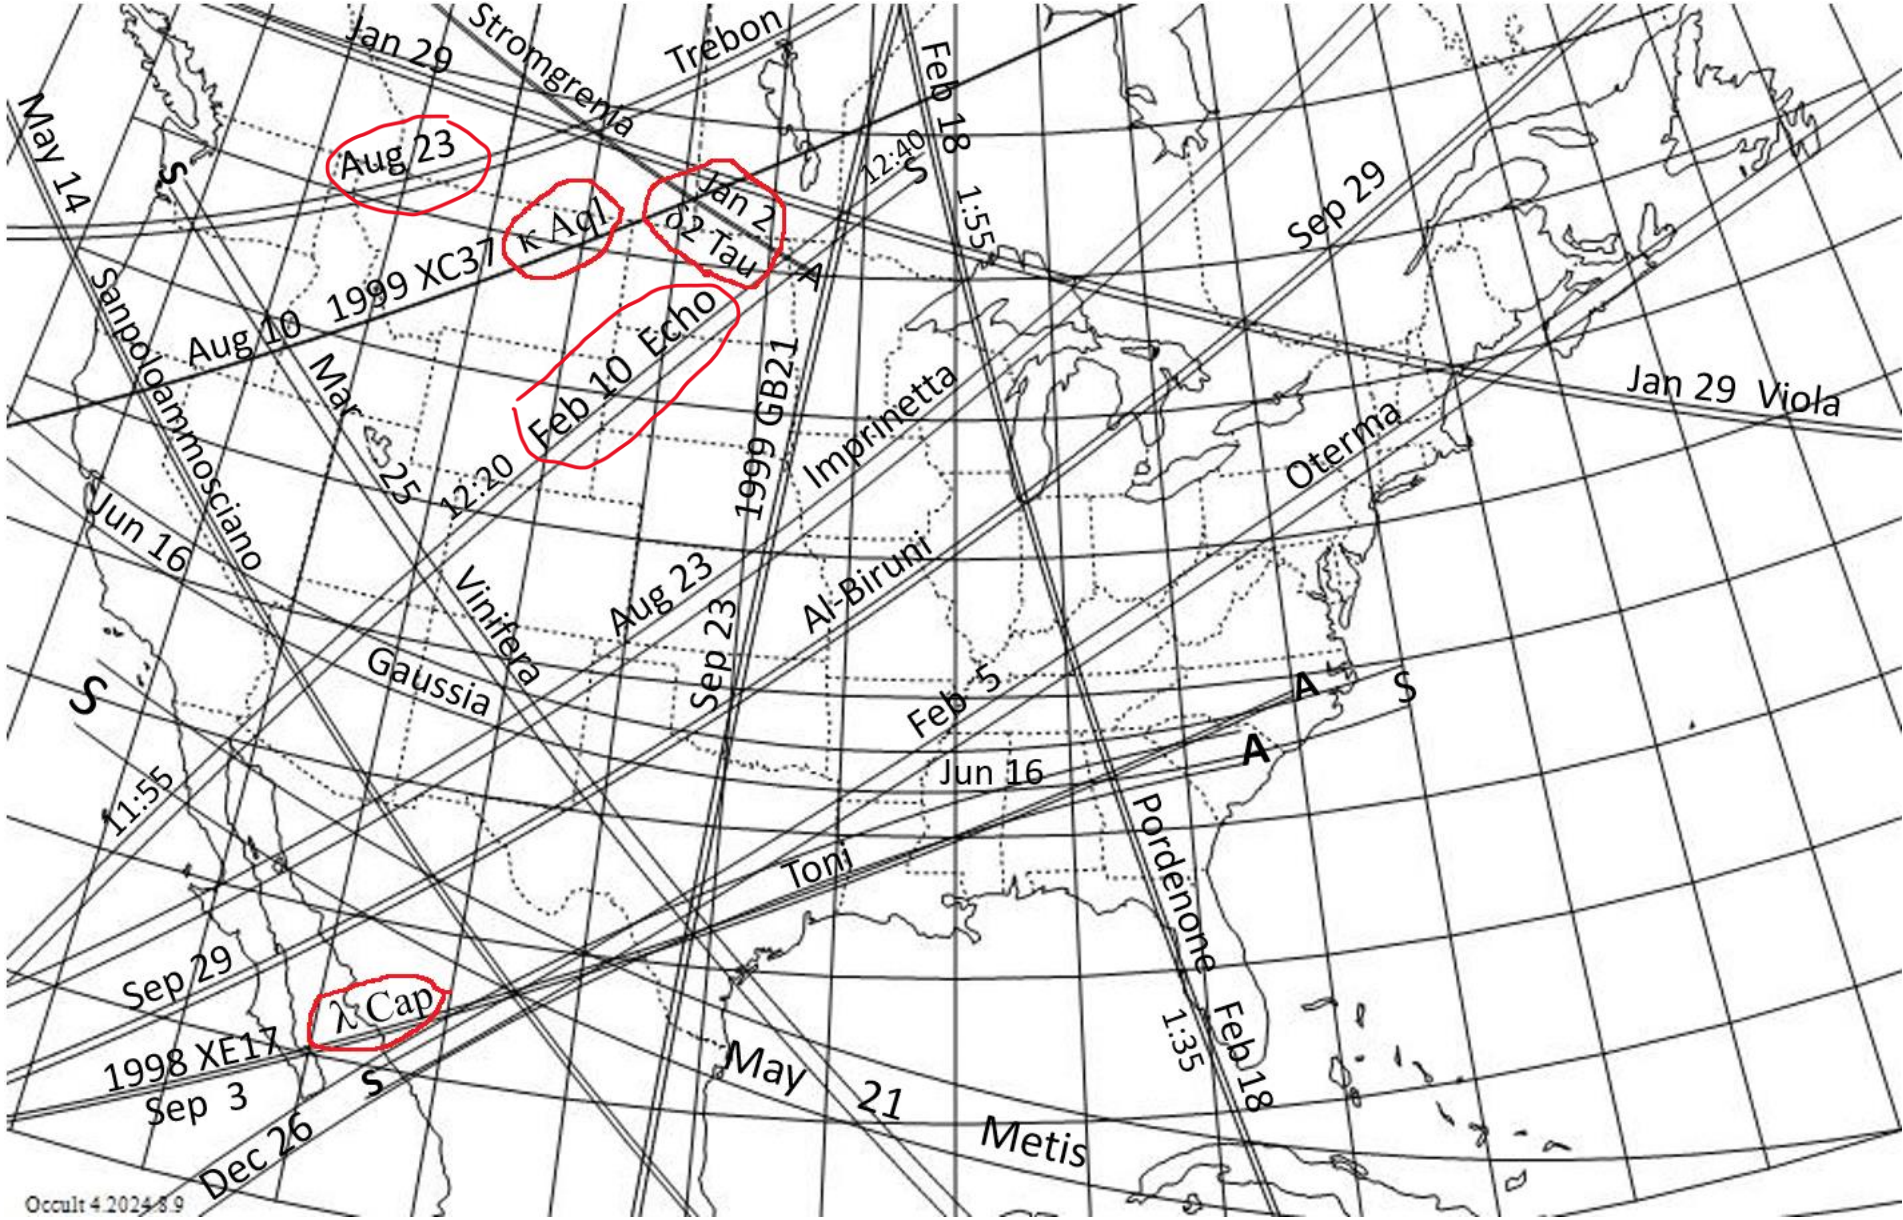

2025 Bright Occultations for the RASC Observer's Handbook