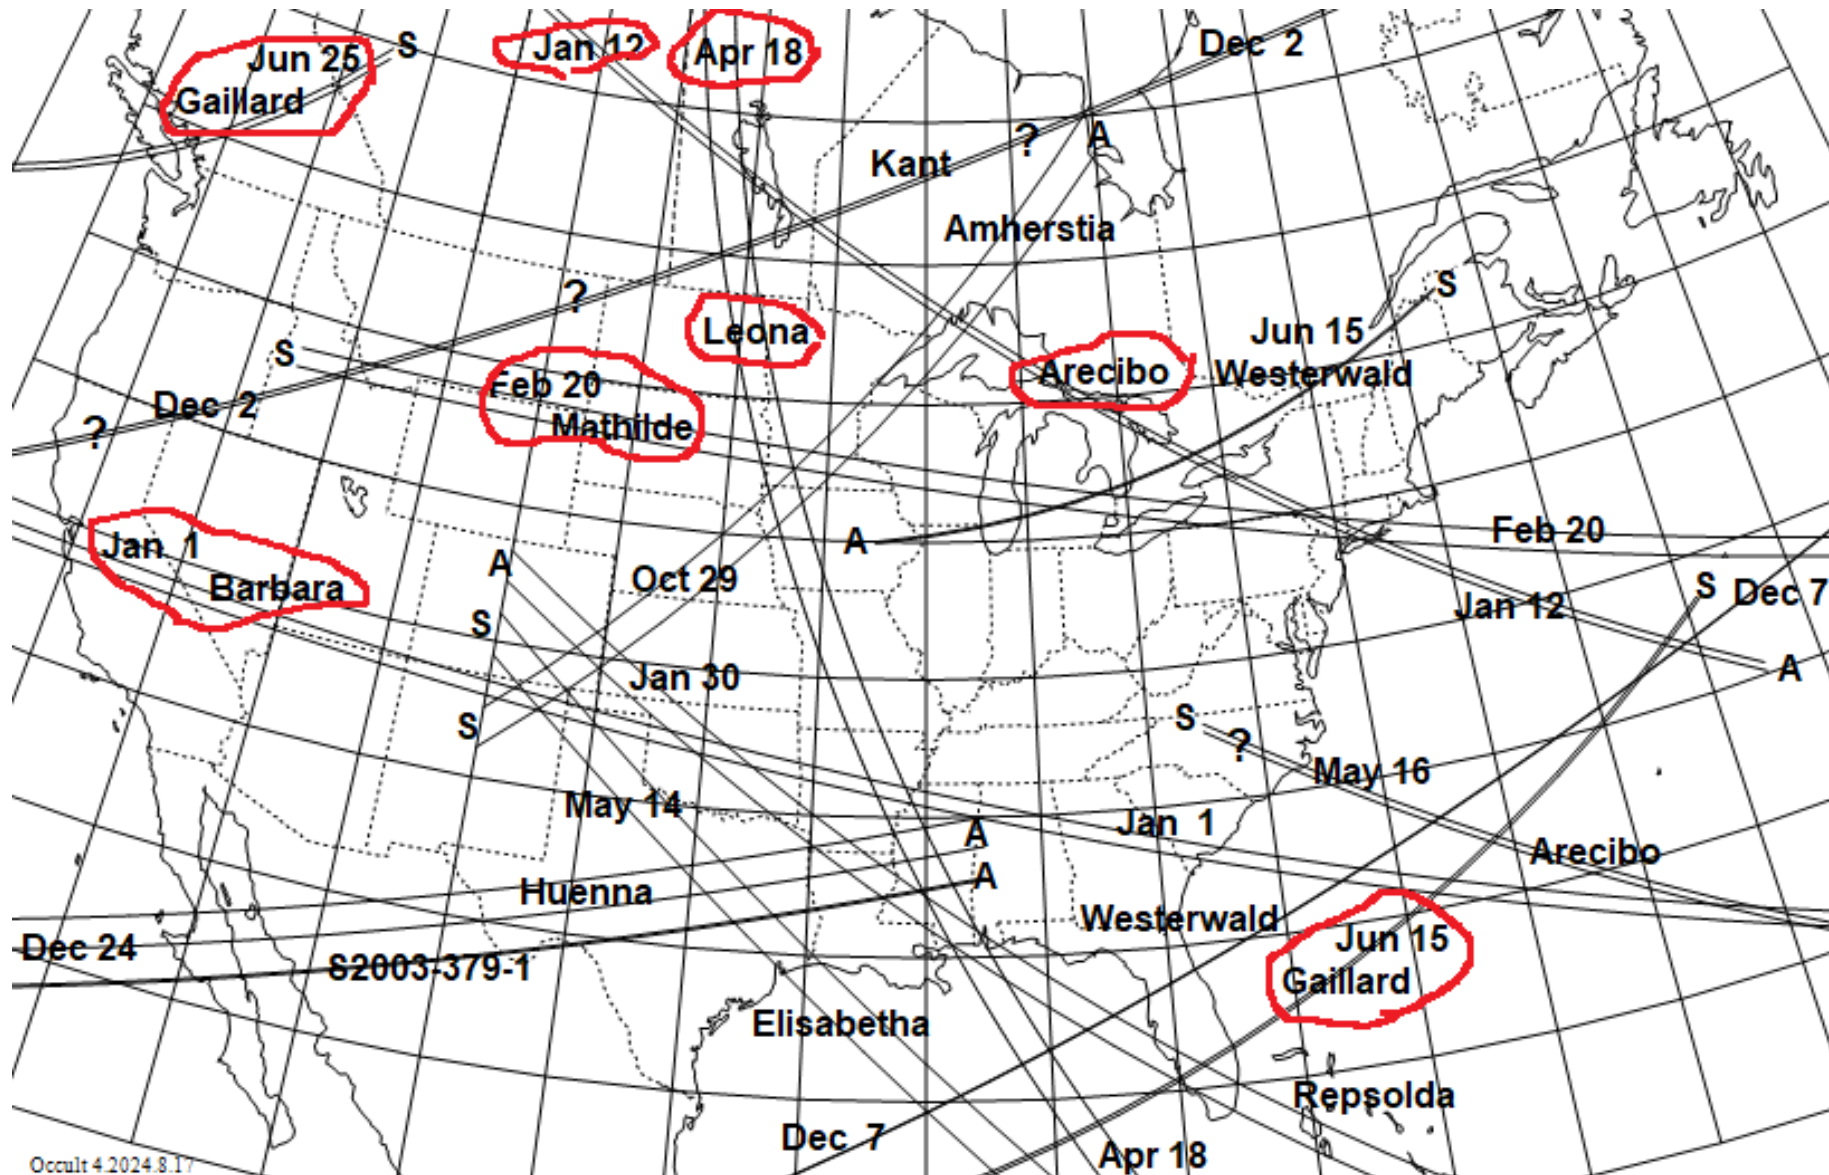

2025 Special Main Belt Occultations for the RASC Handbook